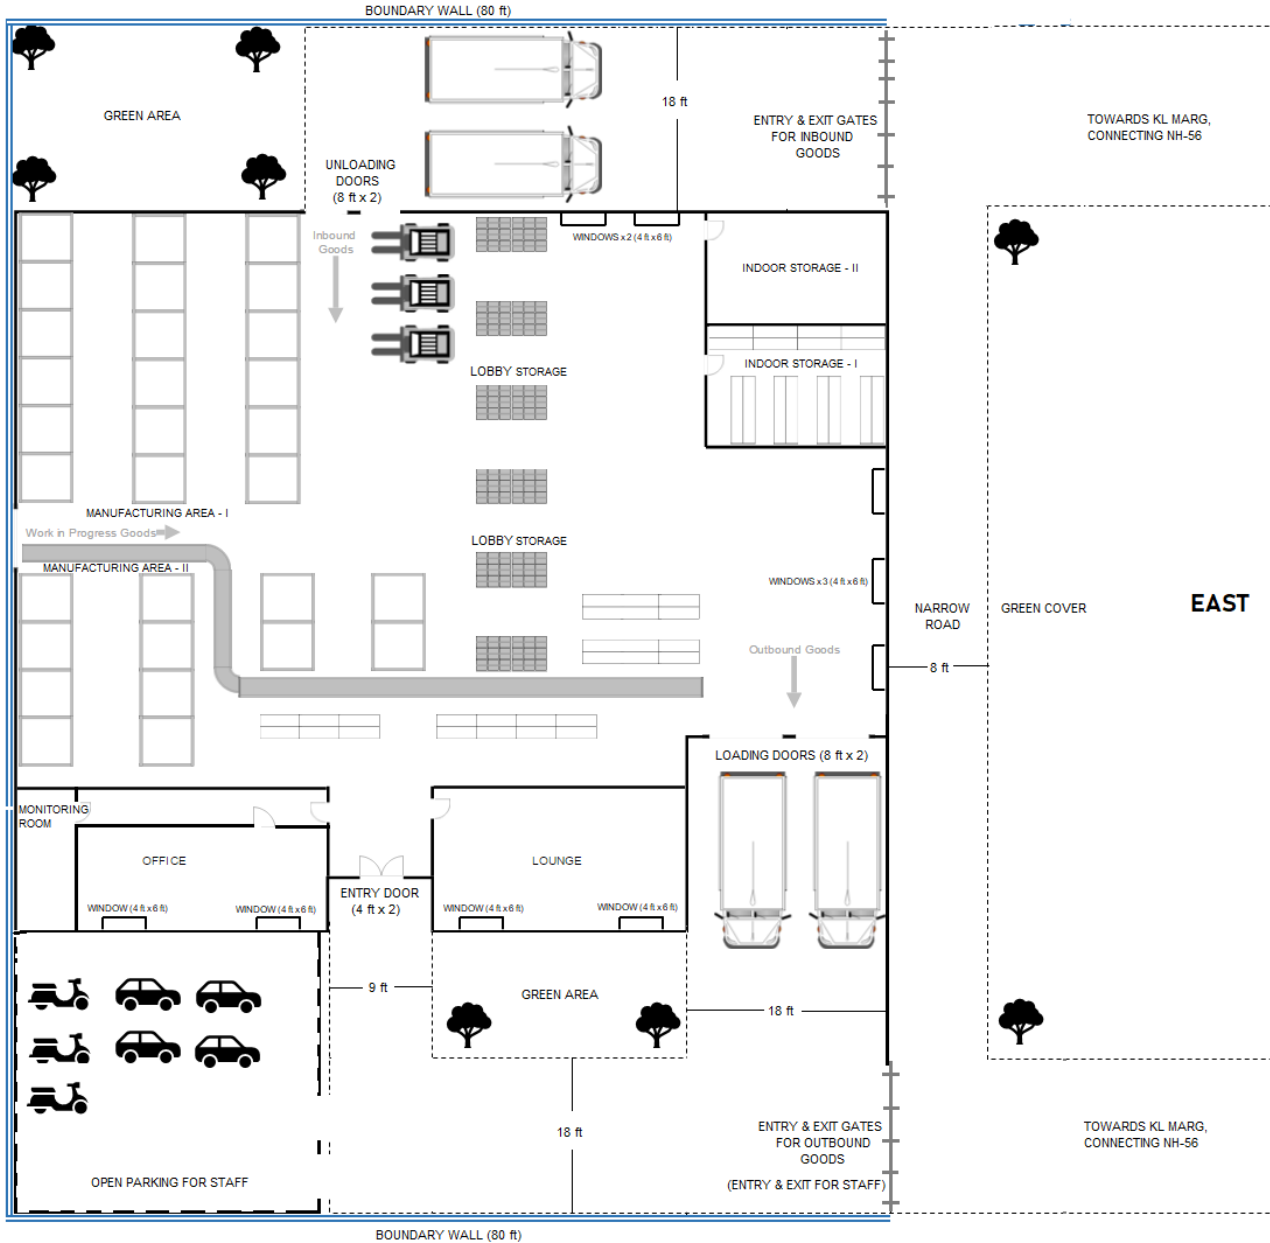

GROUND PLAN FOR ABC MANUFACTURING FACILITY
ADDRESS: PLOT 37, DELTA INDUSTRIAL AREA, DRT
ROAD, DIST. PALTUBAD, UP - 192321

TOTAL PLOT AREA: 10,000 sq ft

GROUND FLOOR ONLY

NORTH

SOUTH

GREEN BELT

GREEN BELT

GREEN BELT

OPEN PARKING FOR STAFF

MONITORING ROOM

OFFICE

LOUNGE

MANUFACTURING AREA - I

MANUFACTURING AREA - II

Work in Progress Goods

Inbound Goods

UNLOADING DOORS (8 ft x 2)

LOBBY STORAGE

LOBBY STORAGE

ENTRY & EXIT GATES FOR INBOUND GOODS

INDOOR STORAGE - II

INDOOR STORAGE - I

WINDOWS x3 (4 ft x 6 ft)

Outbound Goods

LOADING DOORS (8 ft x 2)

ENTRY & EXIT FOR OUTBOUND GOODS

(ENTRY & EXIT FOR STAFF)

18 ft

18 ft

8 ft

18 ft

9 ft